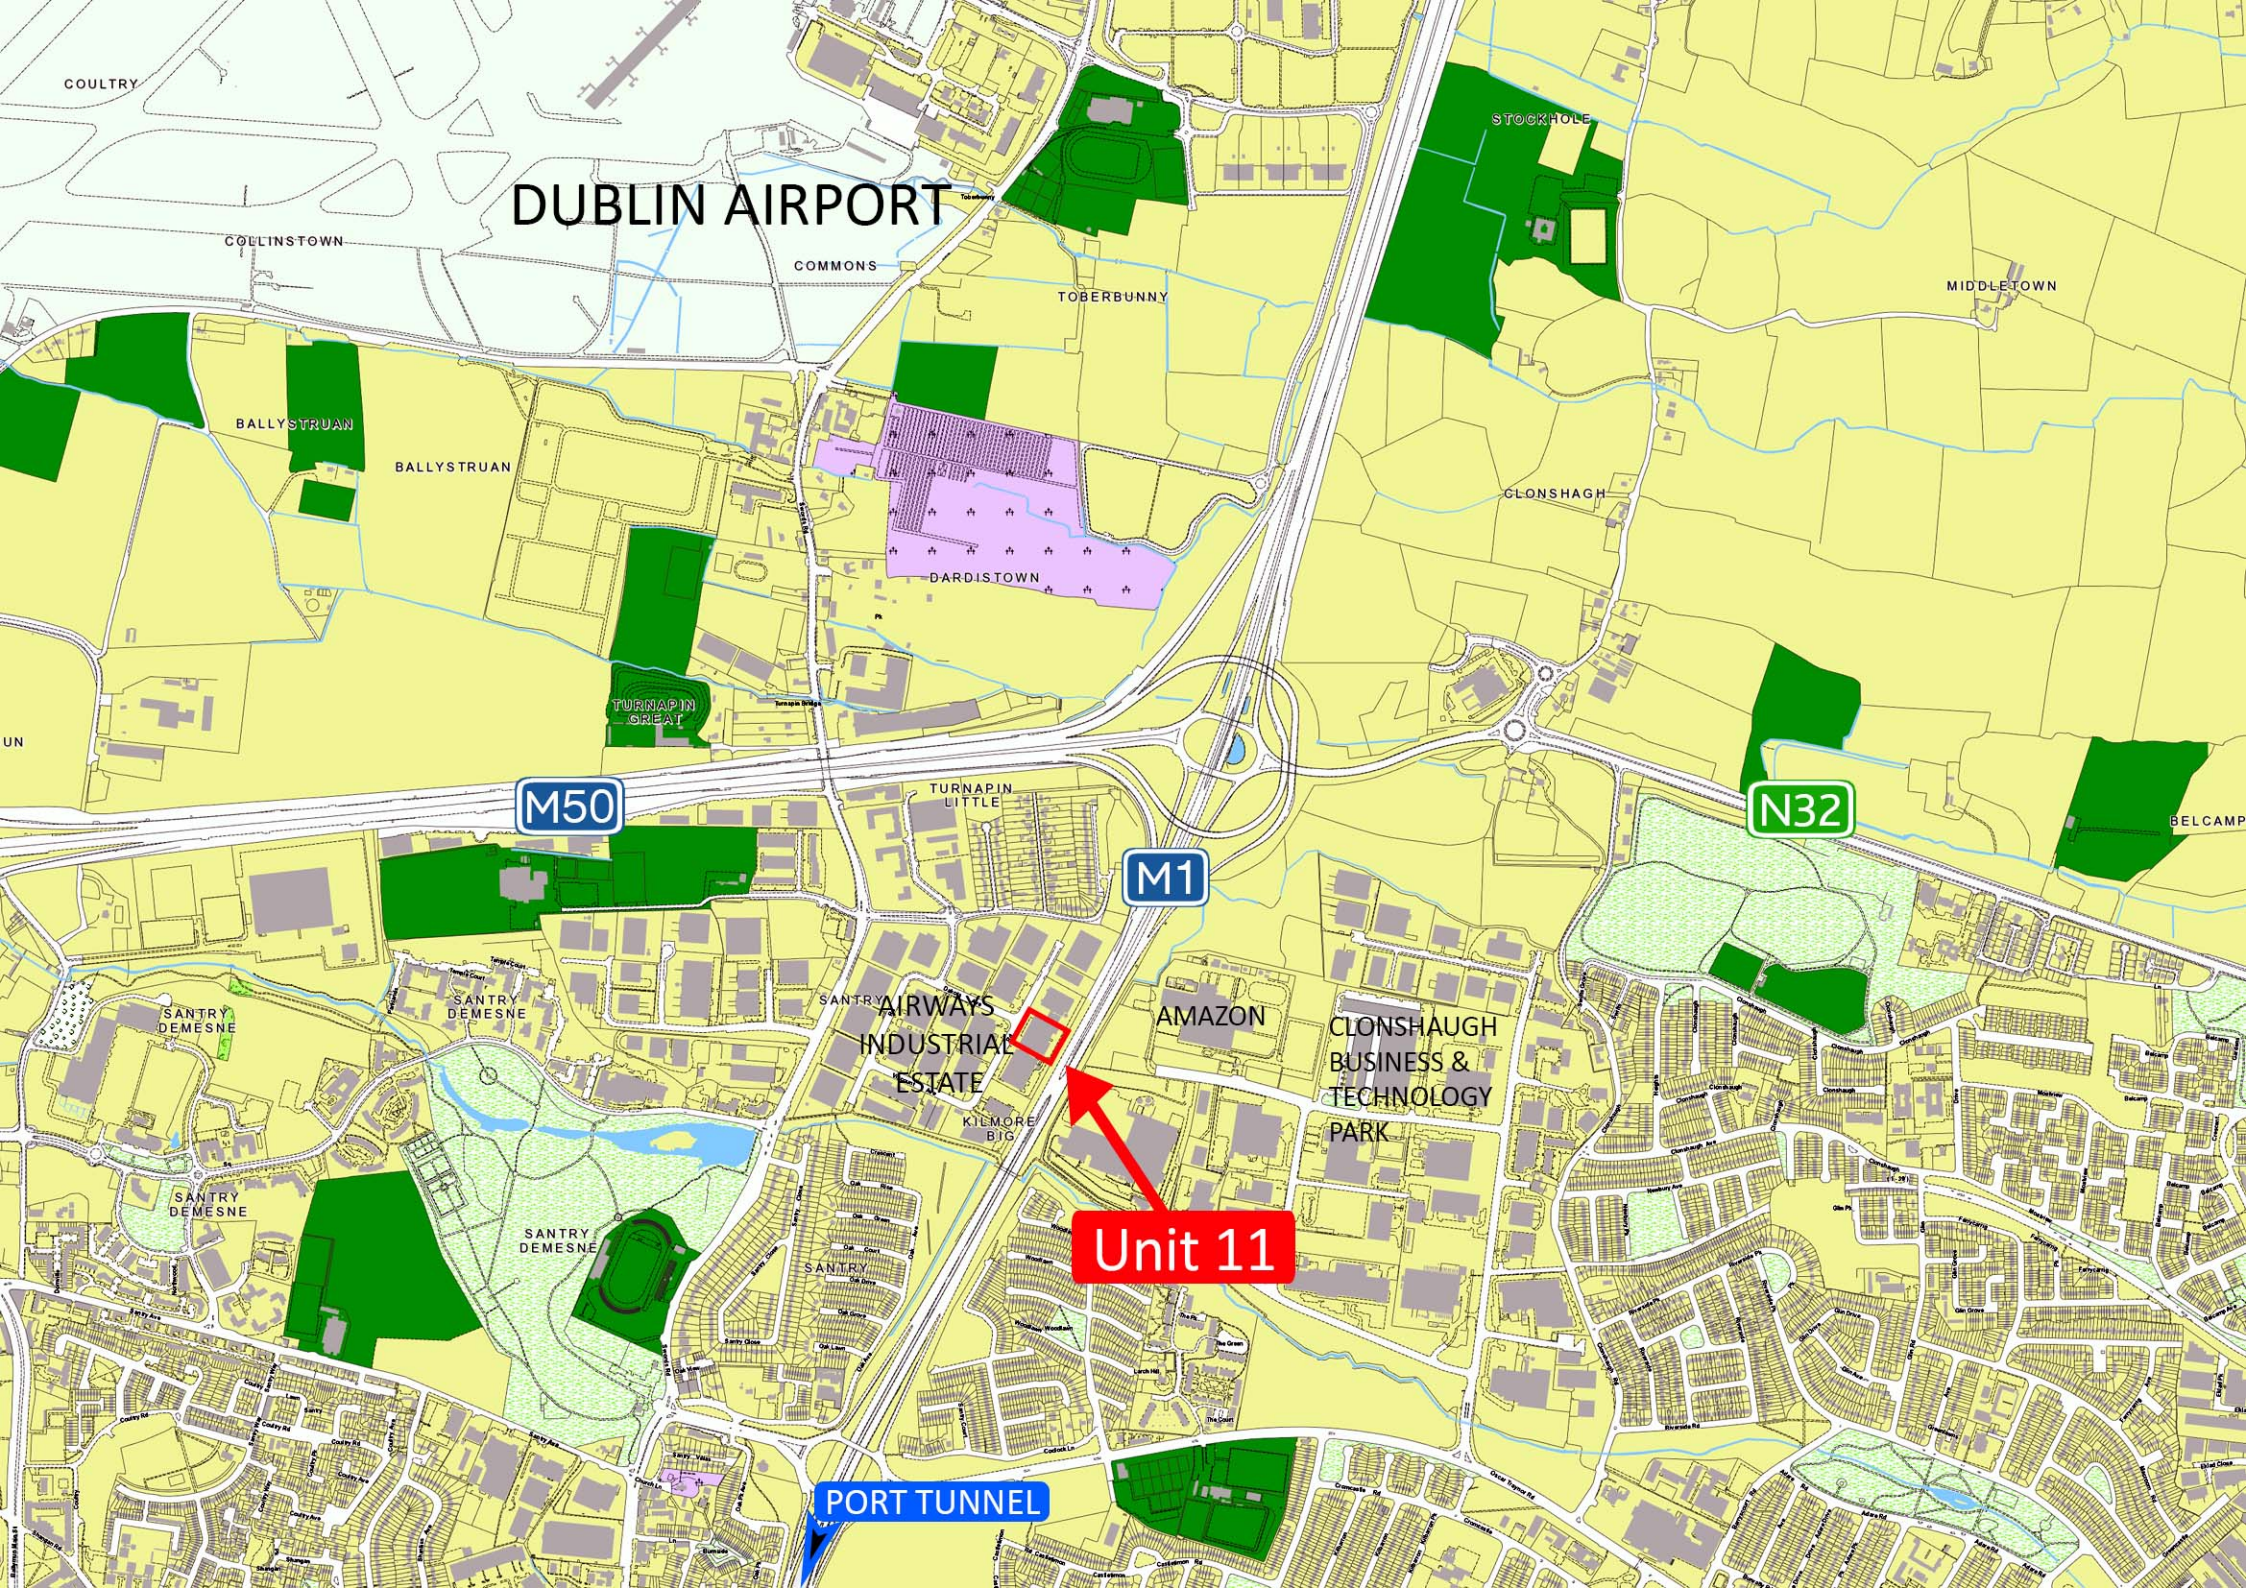

DUBLIN AIRPORT

M50

M1

N32

Unit 11

PORT TUNNEL