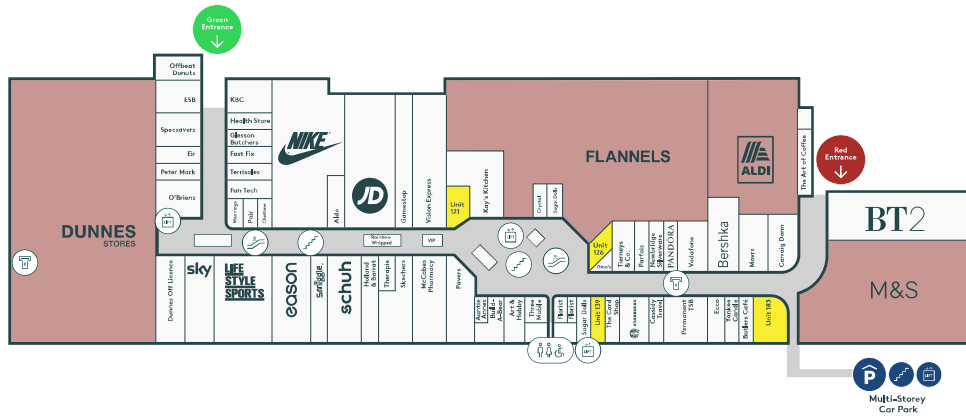

MAIN SHOPPING CENTRE

LEVEL ONE

Plans for illustration purposes
Not to scale

- Existing unit
- Anchor stores
- Available to let

KEY

-  Toilets
-  Information Desk
-  Lifts
-  Escalator
-  Stairs
-  Cinema
-  Oratory
-  Food Court
-  ATM
-  Bus Stops
-  Taxi Rank

MAIN SHOPPING CENTRE

LEVEL TWO

- Existing unit
- Anchor stores
- Available to let
- Unit in planning / F&B extension

KEY

-  Toilets
-  Information Desk
-  Lifts
-  Escalator
-  Stairs
-  Cinema
-  Oratory
-  Food Court
-  ATM
-  Bus Stops
-  Taxi Rank

Plans for illustration purposes
Not to scale