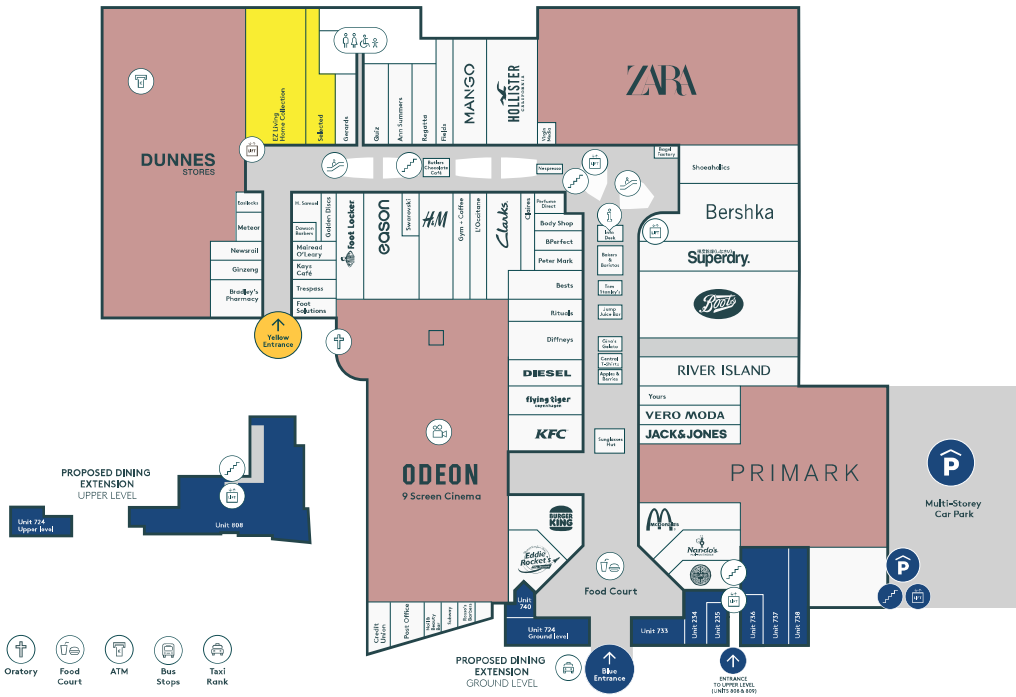

MAIN SHOPPING CENTRE

LEVEL ONE

Plans for illustration purposes
Not to scale

- Existing unit
- Anchor stores
- Available to let

KEY

-  Toilets
-  Information Desk
-  Lifts
-  Escalator
-  Stairs
-  Cinema
-  Oratory
-  Food Court
-  ATM
-  Bus Stops
-  Taxi Rank

MAIN SHOPPING CENTRE

LEVEL TWO

- Existing unit
- Anchor stores
- Available to let
- Unit in planning / F&B extension

KEY

-  Toilets
-  Information Desk
-  Lifts
-  Escalator
-  Stairs
-  Cinema
-  Oratory
-  Food Court
-  ATM
-  Bus Stops
-  Taxi Rank

Plans for illustration purposes
Not to scale